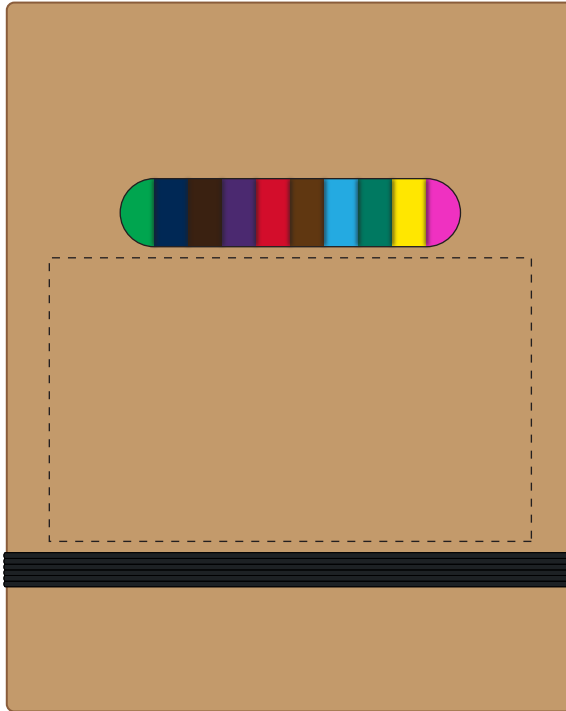

Your Ref:  
Our Ref:

Quantity:  
Version: 1

Product Code: SS0367  
Product Colour: NATURAL

**PRINTING CONCERNS:**

We stock this item in the following colours

**PANTONE REFERENCE(S)**

Full colour printing

ARTWORK SCALE 75%

Front

Back

ARTWORK SCALE 100%

Digital print area: 85mm x 50mm

Product Image for visualisation  
- colours may vary

The dashed line is to demonstrate print area and will not appear on your printed item

**PLEASE NOTE:**